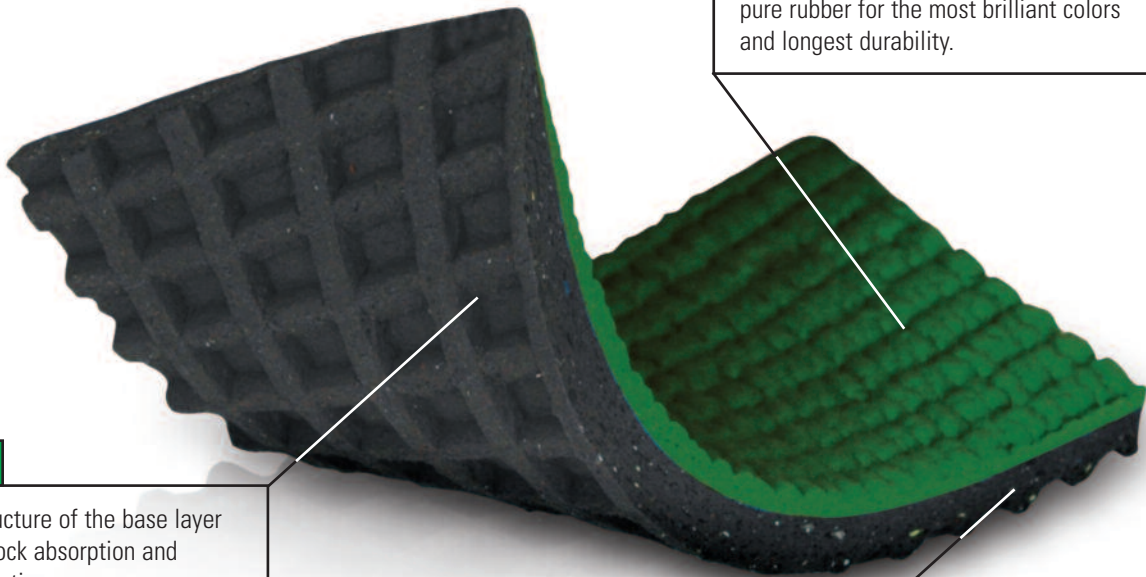

MIRACLE LEAGUE

"EVERY CHILD DESERVES A CHANCE TO PLAY BASEBALL"

PHYSICAL PROPERTIES	STANDARD	SPECIFICATION
Hardness Shore A	ASTM D 2240	55 Top / 45 Bottom ¹
Force Reduction IAAF %	IAAF Test	37.9%*
Modified Vertical Deformation mm	IAAF Test	1.64 mm*
Tensile Properties Strength MPa	IAAF Test	.93*
Elongation At Break	IAAF Test	201%*
Friction (Wet)	IAAF Test	0.64*
Spike Resistance	DIN 18035-6	Class I
Resistance To Mold Growth	ASTM D3273	Excellent
Color Stability		Good
Chemical Resistance		Good
U.V. Resistance	DIN 18035-6	.86 Pass
Flammability	ASTM E 648	.59 w/cm ² Class 1

¹ Customized Upon Request
*13mm Thickness

THICKNESS

Protraxx Multisport Surface is available in 6, 8, 10, 12, 13 & 14mm thickness.

TEXTURE LAYER

100% Color! No fillers. No speckles. Only pure rubber for the most brilliant colors and longest durability.

BASE LAYER

The waffle-like structure of the base layer offers improved shock absorption and reduced muscular fatigue.

CORE LAYER

Virgin rubber, non-porous and extremely durable for both indoor and outdoor use.